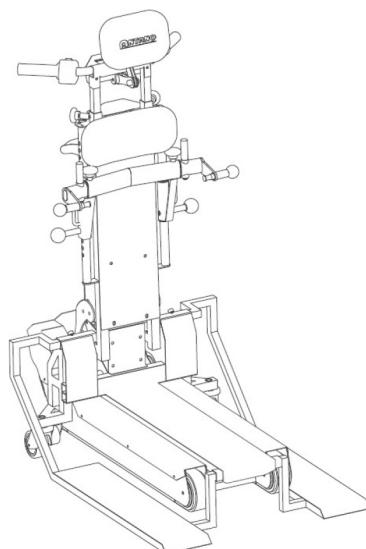

LG2004 T-Lift

Stairlift with tracks and platforms.

The LG2004 T-Lift is suitable for any wheelchair model as it is equipped with different types of ramps.

Thanks to its intuitive LED display, operators can manoeuvre the stairlift effortlessly, viewing the recommended movements for safe ascent and descent. The lift ensures that the user stays upright and comfortable due to its ability to tilt 55 degrees, as well as having an exceptional load capacity of up to 300kg.

Why buy the LG2004 T-Lift

- Suitable for various types of wheelchairs thanks to the different ramps
- Intuitive driving thanks to the innovative LED display
- Large load capacity up to 300kg
- Multi position backrest and adjustable headrest for optimal comfort
- 3D wheelchair anchor support

Specifications

Capacity	300 kg
Weight	77-79 kg (platform dependent)
Dimensions	66 x 97 x 110 cm (platform dependent)
Warranty	2 years
Manufacturer	Antano

Short platform

Low platform

High platform