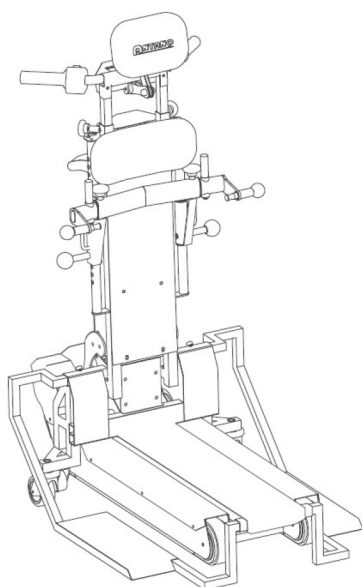

LG2004 T-Lift

Stairlift with tracks and platforms.

The LG2004 T-Lift is suitable for any wheelchair model as it is equipped with different types of ramps.

Thanks to its intuitive LED display, operators can manoeuvre the stairlift effortlessly, viewing the recommended movements for safe ascent and descent. The lift ensures that the user stays upright and comfortable due to its ability to tilt 55 degrees, as well as having an exceptional load capacity of up to 300kg.

Specifications

Capacity	300 kg
Weight	77-79 kg (platform dependent)
Dimensions	66 x 97 x 110 cm (platform dependent)
Warranty	2 years
Manufacturer	Antano

Short platform

Low platform

High platform