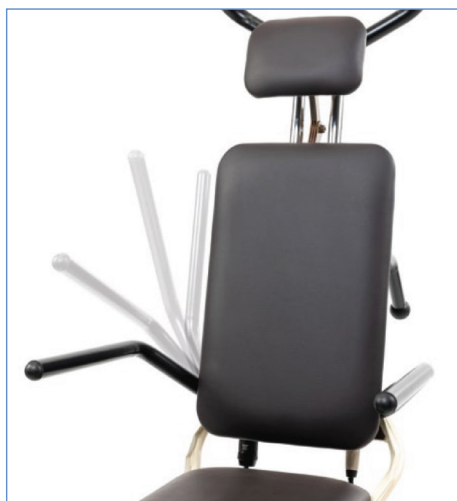

Specifications

	Gecko 160	Gecko 180	Gecko 160 Wheelchair	Gecko 180 Wheelchair
Capacity	160kg	180kg	160kg	180kg
Weight	62.4kg	62.4kg	62.4kg	62.4kg
Dimensions	53.5 x 101.5 x 129 cm	53.5 x 101.5 x 129 cm	60 x 78.5 x 129 cm	60 x 78.5 x 129 cm
Speed	18mph	18mph	18mph	18mph
Warranty	2 years	2 years	2 years	2 years
Manufacturer	Antano	Antano	Antano	Antano

Folding armrests