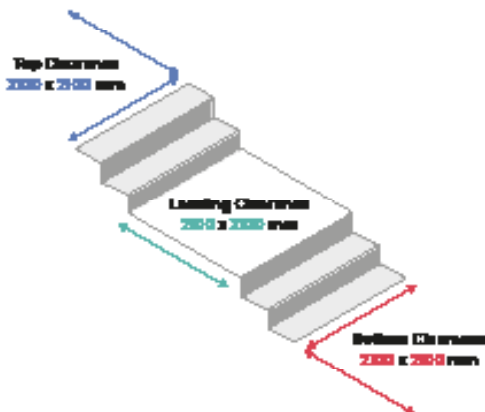

Straight with Landing