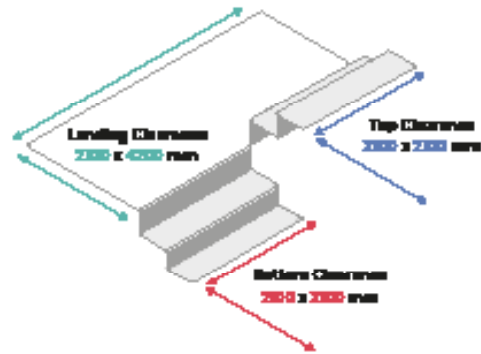

U-shaped Landing