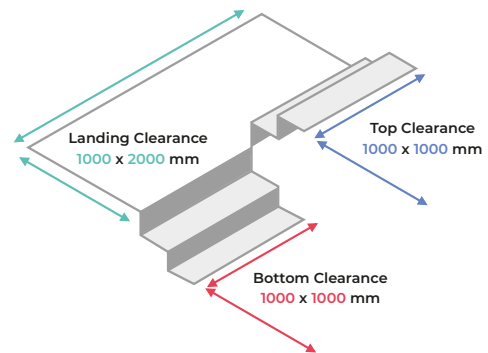

Specifications

Capacity	150 kg
Weight	59 kg
Dimensions	94.4 x 64.4 x 138.7 cm
Stair Angle	35 degrees
Speed	6.1
Warranty	5 years
Manufacturer	Sunwa

Guide to stair clearances

Minimum: 1000 x 1000 mm

The diagram below shows the typical minimum clearances required on stairways. Actual requirements may vary depending on your stairway configuration.

L-shaped Landing

U-shaped Landing

Straight with Landing

Straight Stairs