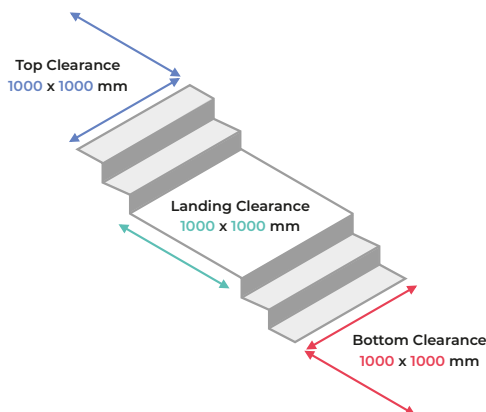

Specifications

Capacity	150 kg
Weight	59 kg
Dimensions	94.4 x 64.4 x 138.7 cm
Stair Angle	35 degrees
Speed	6.1
Warranty	5 years
Manufacturer	Sunwa

Guide to stair clearances

Minimum: 1000 x 1000 mm

The diagram below shows the typical minimum clearances required on stairways. Actual requirements may vary depending on your stairway configuration.

L-shaped Landing

U-shaped Landing

Straight with Landing

Straight Stairs