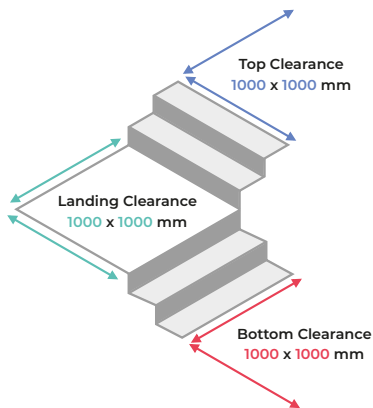

Specifications

Capacity	150 kg
Weight	59 kg
Dimensions	94.4 x 64.4 x 138.7 cm
Stair Angle	35 degrees
Speed	6.1
Warranty	5 years
Manufacturer	Sunwa

Guide to stair clearances

Minimum: 1000 x 1000 mm

The diagram below shows the typical minimum clearances required on stairways. Actual requirements may vary depending on your stairway configuration.

L-shaped Landing

U-shaped Landing

Straight with Landing

Straight Stairs