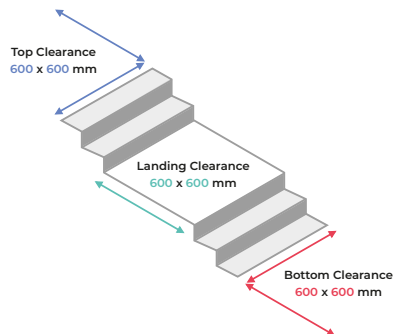

Straight with Landing