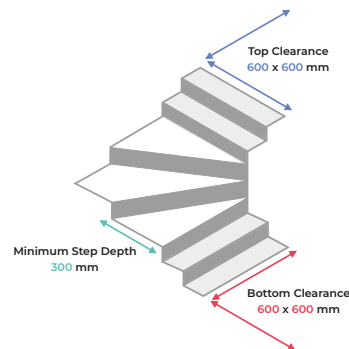

Flaired Stairs