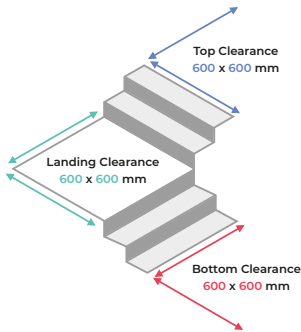

Specifications

Capacity	130kg
Weight	28.7kg
Dimensions	150 x 58 x 51 cm
Warranty	2 years
Manufacturer	Antano Srl

Guide to stair clearances

Minimum: 600 x 600 mm

The diagrams below shows the typical minimum clearances required on stairways. Actual requirements may vary depending on your stairway configuration.

L-shaped Landing