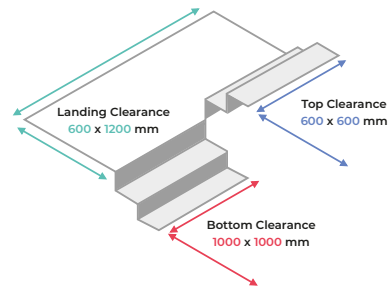

U-shaped Landing